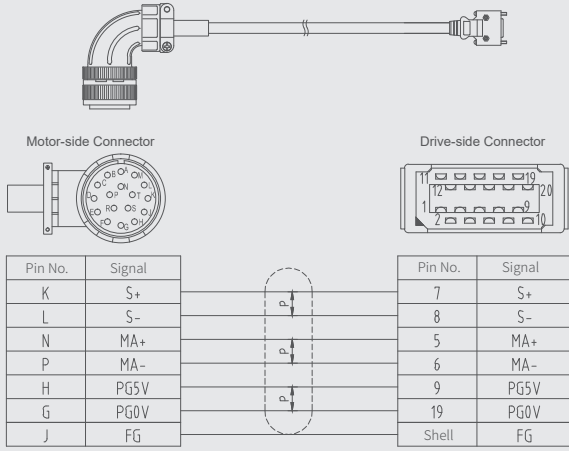

04

ACCESSORIES

Cables

Encoder Cables

PBP-JB24-XX

PDP-JB24-XX

PBP-GM24-XX

PDP-GA24-XX-II

PBP-GJ24-XX

PDP-GA24-XX

PBP-JE24-XX

PDP-JE24-XX

PRP-BA24-XX