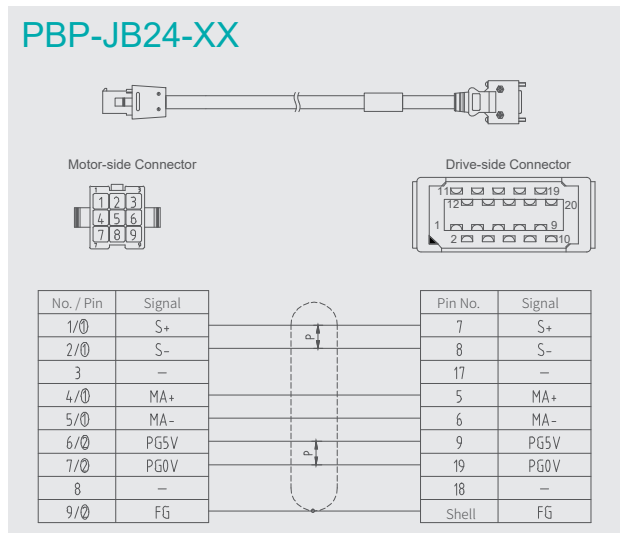

04

ACCESSORIES

Cables

Encoder Cables

PBP-JB24-XX

PDP-JB24-XX

PBP-GM24-XX

PDP-GA24-XX-II

PBP-GJ24-XX

PDP-GA24-XX

PBP-JE24-XX

PDP-JE24-XX

PRP-BA24-XX