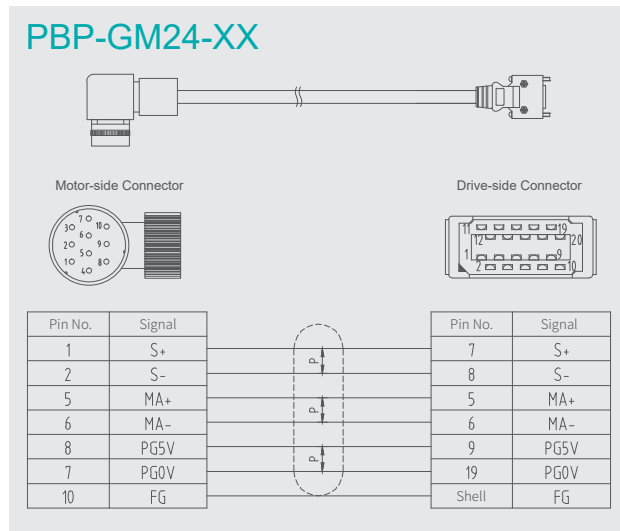

04

ACCESSORIES

Cables

Encoder Cables

PBP-JB24-XX

PDP-JB24-XX

PBP-GM24-XX

PDP-GA24-XX-II

PBP-GJ24-XX

PDP-GA24-XX

PBP-JE24-XX

PDP-JE24-XX

PRP-BA24-XX